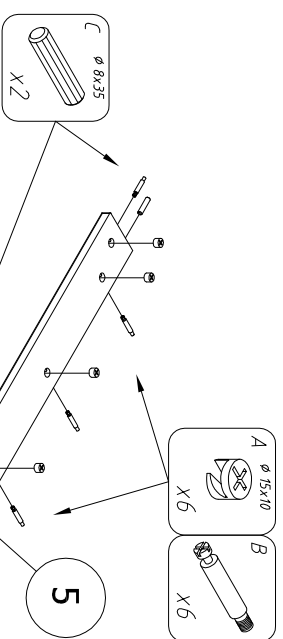

16

17

18

8

Instruction Manual

Cobi
DRESSER
175311

DISTRIBUTOR:

BOPITA

Edisonweg 3, 6662 NW Elst
The Netherlands
www.bopita.com

05.12.2013.

- A ø 15x10 X4,0
- B M4x22 X4,0
- C ø 8x35 X2,6
- D ø 6x6 X6
- E ø 3,5x4,0 X1,8
- F ø 4x20 X5,0
- G M4x8 X6
- H ø 5,3x11,5 X1,2
- N 374x27 X6
- J H15 X1
- K M4x22 X1,2
- L ø 8x35 X4
- M ø 6x6 X1
- O ø 3,5x4,0 X9

4

5

6

4

7

8

9

5