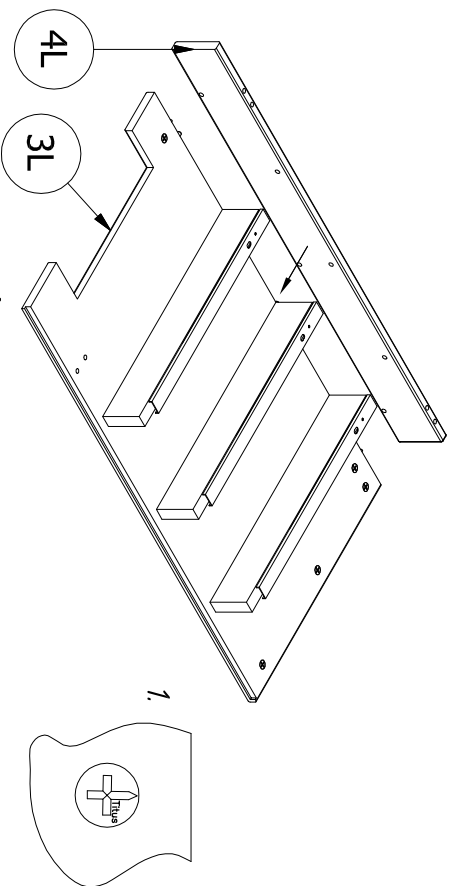

16

17

18

8

Instruction Manual

Cobi
DRESSER
175311

DISTRIBUTOR:

BOPITA

Edisonweg 3, 6662 NW Elst
The Netherlands
www.bopita.com

05.12.2013.

- A ø 15x10 X4,0
- B M4x22 X4,0
- C ø 8x35 X2,6
- D ø 6x6 X6
- E ø 3,5x4,0 X1,8
- F ø 4x20 X5,0
- G M4x8 X6
- H ø 5,3x11,5 X1,2
- N 374x27 X6
- J H15 X1
- K M4x22 X1,2
- L ø 8x35 X4
- M ø 6x6 X1
- O ø 3,5x4,0 X9

4

5

6

4

7

8

9

5