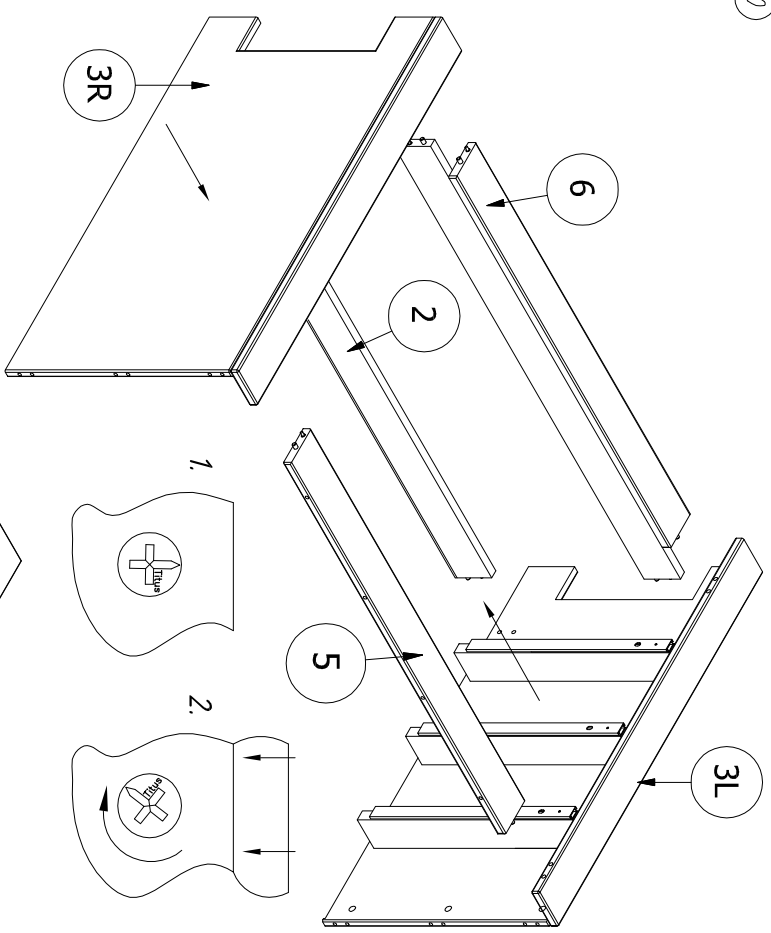

16

17

18

8

Instruction Manual

Cobi
DRESSER
175311

DISTRIBUTOR:

BOPITA

Edisonweg 3, 6662 NW Elst
The Netherlands
www.bopita.com

05.12.2013.

- A ø 15x10 X4,0
- B M4x22 X4,0
- C ø 8x35 X2,6
- D ø 6x6 X6
- E ø 3,5x4,0 X1,8
- F ø 4x20 X5,0
- G M4x8 X6
- H ø 5,3x11,5 X1,2
- N 374x27 X6
- J H15 X1
- K M4x22 X1,2
- L ø 8x35 X4
- M ø 6x6 X1
- O ø 3,5x4,0 X9