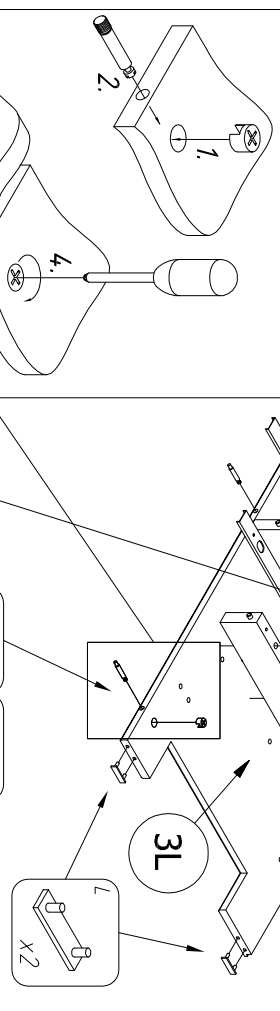

16

17

18

8

Instruction Manual

Cobi
DRESSER
175311

DISTRIBUTOR:

BOPITA

Edisonweg 3, 6662 NW Elst
The Netherlands
www.bopita.com

05.12.2013.

- A ø 15x10 X4,0
- B M4x22 X4,0
- C ø 8x35 X2,6
- D ø 6x6 X6
- E ø 3,5x4,0 X1,8
- F ø 4x20 X5,0
- G M4x8 X6
- H ø 5,3x11,5 X1,2
- N 374x27 X6
- J H15 X1
- K M4x22 X1,2
- L ø 8x35 X4
- M ø 6x6 X1
- O ø 3,5x4,0 X9

4

5

6

4

7

8

9

5