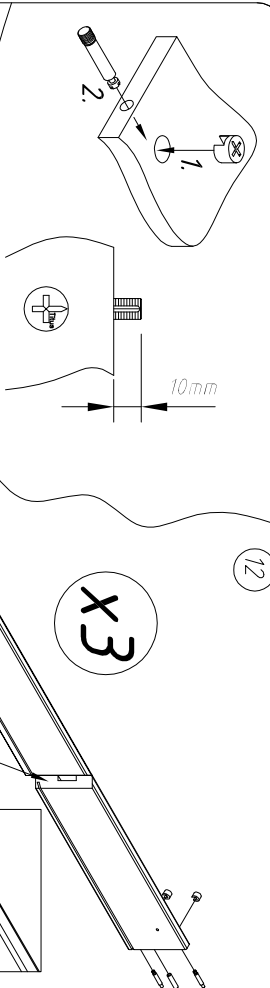

16

17

18

8

Instruction Manual

Cobi
DRESSER
175311

DISTRIBUTOR:

BOPITA

Edisonweg 3, 6662 NW Elst
The Netherlands
www.bopita.com

05.12.2013.

- A ø 15x10 X4,0
- B M4x22 X4,0
- C ø 8x35 X2,6
- D ø 6x6 X6
- E ø 3,5x4,0 X1,8
- F ø 4x20 X5,0
- G M4x8 X6
- H ø 5,3x11,5 X1,2
- N 374x27 X6
- J H15 X1
- K M4x22 X1,2
- L ø 8x35 X4
- M ø 6x6 X1
- O ø 3,5x4,0 X9

4

5

6

4

7

8

9

5