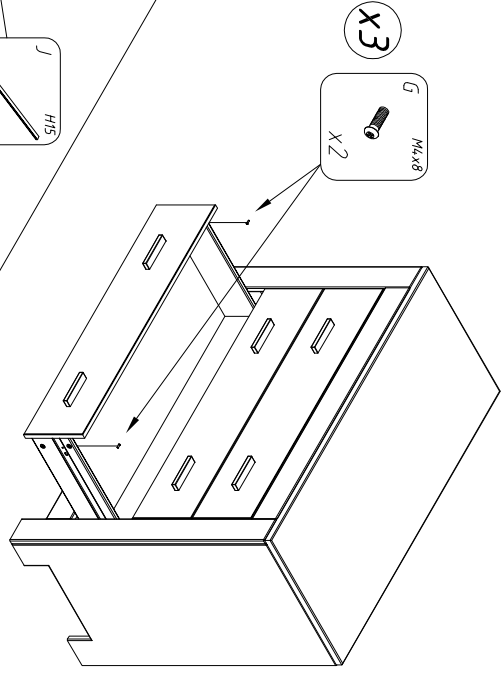

16

17

18

8

Instruction Manual

Cobi
DRESSER
175311

DISTRIBUTOR:

BOPITA

Edisonweg 3, 6662 NW Elst
The Netherlands
www.bopita.com

05.12.2013.

- A ø 15x10 X4,0
- B M4x22 X4,0
- C ø 8x35 X2,6
- D ø 6x6 X6
- E ø 3,5x4,0 X1,8
- F ø 4x20 X5,0
- G M4x8 X6
- H ø 5,3x11,5 X1,2
- N 374x27 X6
- J H15 X1
- K M4x22 X1,2
- L ø 8x35 X4
- M ø 6x6 X1
- O ø 3,5x4,0 X9