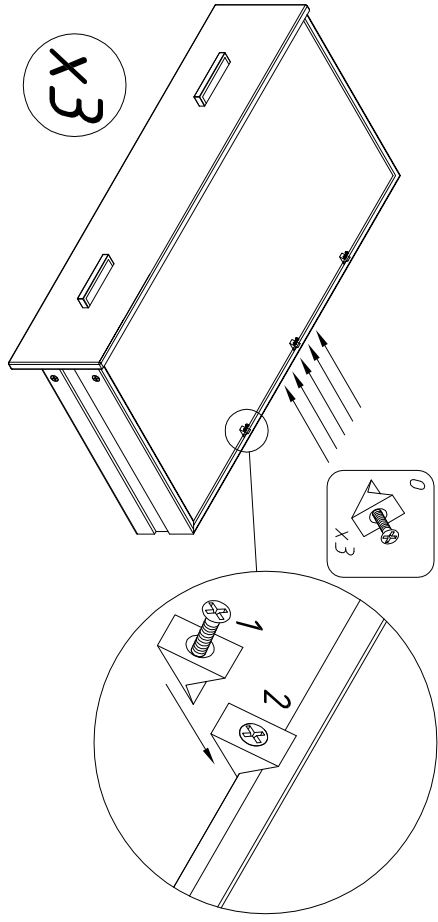

16

17

18

8

Instruction Manual

Cobi
DRESSER
175311

DISTRIBUTOR:

BOPITA

Edisonweg 3, 6662 NW Elst
The Netherlands
www.bopita.com

05.12.2013.

- A ø 15x10 X4,0
- B M4x22 X4,0
- C ø 8x35 X2,6
- D ø 6x6 X6
- E ø 3,5x4,0 X1,8
- F ø 4x20 X5,0
- G M4x8 X6
- H ø 5,3x11,5 X1,2
- N 374x27 X6
- J H15 X1
- K M4x22 X1,2
- L ø 8x35 X4
- M ø 6x6 X1
- O ø 3,5x4,0 X9