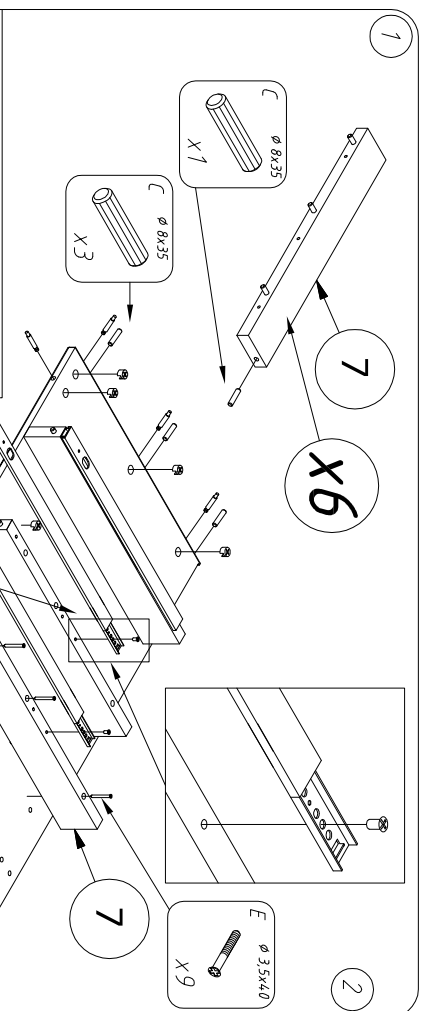

16

17

18

8

Instruction Manual

Cobi
DRESSER
175311

DISTRIBUTOR:

BOPITA

Edisonweg 3, 6662 NW Elst
The Netherlands
www.bopita.com

05.12.2013.

- A ø 15x10 X4,0
- B M4x22 X4,0
- C ø 8x35 X2,6
- D ø 6x6 X6
- E ø 3,5x4,0 X1,8
- F ø 4x20 X5,0
- G M4x8 X6
- H ø 5,3x11,5 X1,2
- N 374x27 X6
- J H15 X1
- K M4x22 X1,2
- L ø 8x35 X4
- M ø 6x6 X1
- O ø 3,5x4,0 X9

4

5

6

4

7

8

9

5