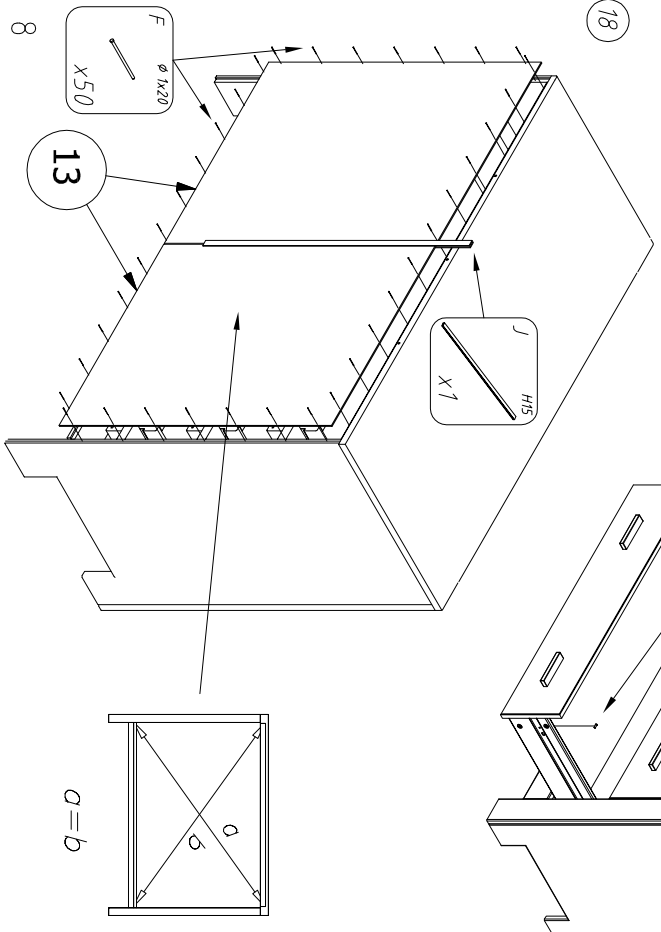

16

17

18

8

Instruction Manual

Cobi
DRESSER
175311

DISTRIBUTOR:

BOPITA

Edisonweg 3, 6662 NW Elst
The Netherlands
www.bopita.com

05.12.2013.

- A ø 15x10 X4,0
- B M4x22 X4,0
- C ø 8x35 X2,6
- D ø 6x6 X6
- E ø 3,5x4,0 X1,8
- F ø 4x20 X5,0
- G M4x8 X6
- H ø 5,3x11,5 X1,2
- N 374x27 X6
- J H15 X1
- K M4x22 X1,2
- L ø 8x35 X4
- M ø 6x6 X1
- O ø 3,5x4,0 X9