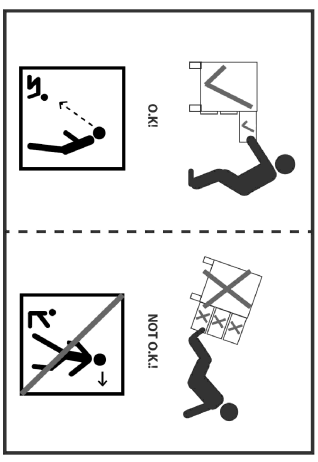

16

17

18

8

Instruction Manual

Cobi
DRESSER
175311

DISTRIBUTOR:

BOPITA

Edisonweg 3, 6662 NW Elst
The Netherlands
www.bopita.com

05.12.2013.

- A ø 15x10 X4,0
- B M4x22 X4,0
- C ø 8x35 X2,6
- D ø 6x6 X6
- E ø 3,5x4,0 X1,8
- F ø 4x20 X5,0
- G M4x8 X6
- H ø 5,3x11,5 X1,2
- N 374x27 X6
- J H15 X1
- K M4x22 X1,2
- L ø 8x35 X4
- M ø 6x6 X1
- O ø 3,5x4,0 X9