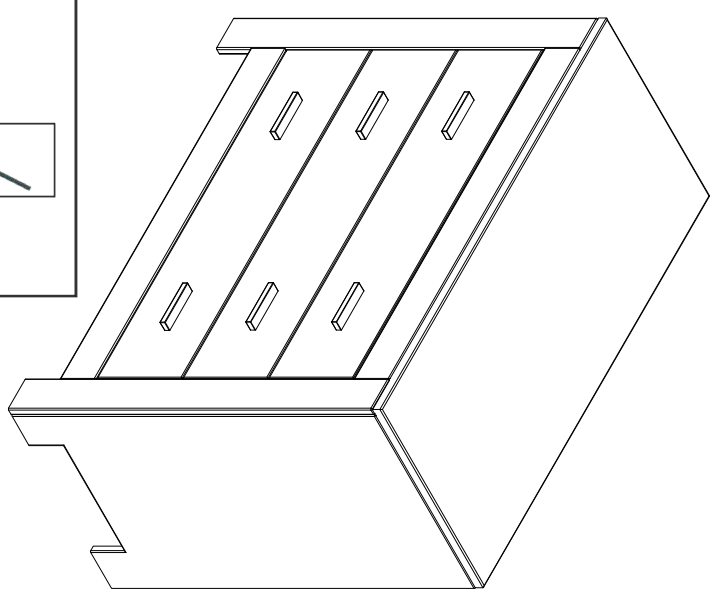

16

17

18

8

Instruction Manual

Cobi
DRESSER
175311

DISTRIBUTOR:

BOPITA

Edisonweg 3, 6662 NW Elst
The Netherlands
www.bopita.com

05.12.2013.

- A ø 15x10 X4,0
- B M4x22 X4,0
- C ø 8x35 X2,6
- D ø 6x6 X6
- E ø 3,5x4,0 X1,8
- F ø 4x20 X5,0
- G M4x8 X6
- H ø 5,3x11,5 X1,2
- N 374x27 X6
- J H15 X1
- K M4x22 X1,2
- L ø 8x35 X4
- M ø 6x6 X1
- O ø 3,5x4,0 X9