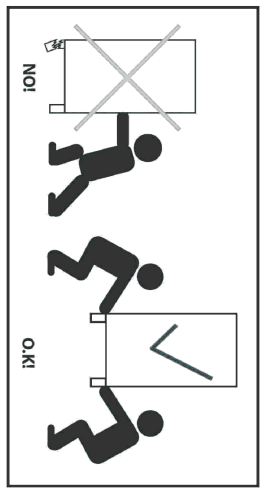

16

17

18

8

Instruction Manual

Cobi
DRESSER
175311

DISTRIBUTOR:

BOPITA

Edisonweg 3, 6662 NW Elst
The Netherlands
www.bopita.com

05.12.2013.

- A ø 15x10 X4,0
- B M4x22 X4,0
- C ø 8x35 X2,6
- D ø 6x6 X6
- E ø 3,5x4,0 X1,8
- F ø 4x20 X5,0
- G M4x8 X6
- H ø 5,3x11,5 X1,2
- N 374x27 X6
- J H15 X1
- K M4x22 X1,2
- L ø 8x35 X4
- M ø 6x6 X1
- O ø 3,5x4,0 X9