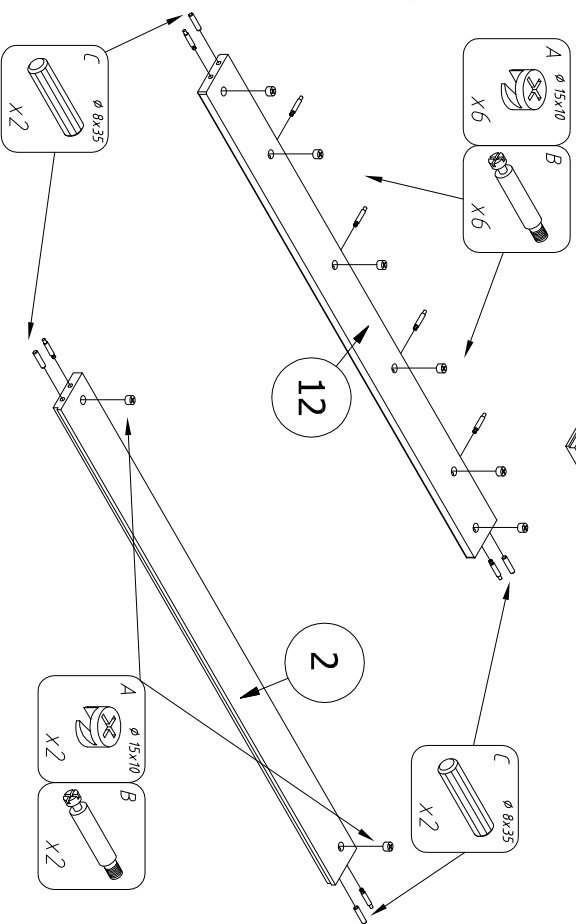

16

17

18

8

Instruction Manual

Cobi
DRESSER
175311

DISTRIBUTOR:

BOPITA

Edisonweg 3, 6662 NW Elst
The Netherlands
www.bopita.com

05.12.2013.

- A ø 15x10 X4,0
- B M4x22 X4,0
- C ø 8x35 X2,6
- D ø 6x6 X6
- E ø 3,5x4,0 X1,8
- F ø 4x20 X5,0
- G M4x8 X6
- H ø 5,3x11,5 X1,2
- N 374x27 X6
- J H15 X1
- K M4x22 X1,2
- L ø 8x35 X4
- M ø 6x6 X1
- O ø 3,5x4,0 X9

4

5

6

4

7

8

9

5