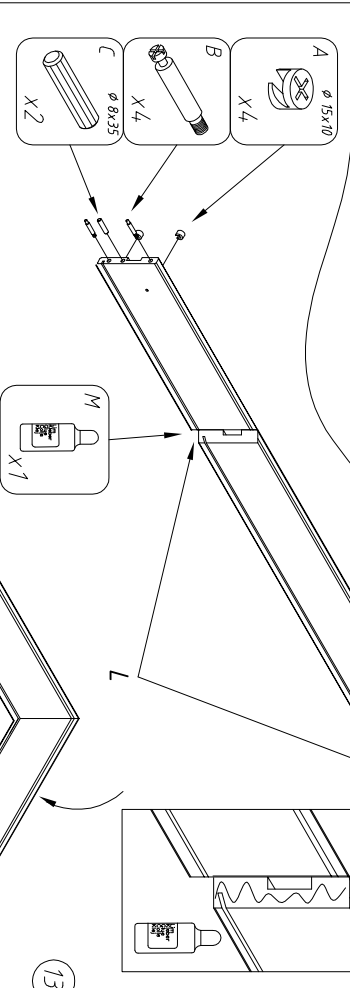

16

17

18

8

Instruction Manual

Cobi
DRESSER
175311

DISTRIBUTOR:

BOPITA

Edisonweg 3, 6662 NW Elst
The Netherlands
www.bopita.com

05.12.2013.

- A ø 15x10 X4,0
- B M4x22 X4,0
- C ø 8x35 X2,6
- D ø 6x6 X6
- E ø 3,5x4,0 X1,8
- F ø 4x20 X5,0
- G M4x8 X6
- H ø 5,3x11,5 X1,2
- N 374x27 X6
- J H15 X1
- K M4x22 X1,2
- L ø 8x35 X4
- M ø 6x6 X1
- O ø 3,5x4,0 X9

4

5

6

4

7

8

9

5