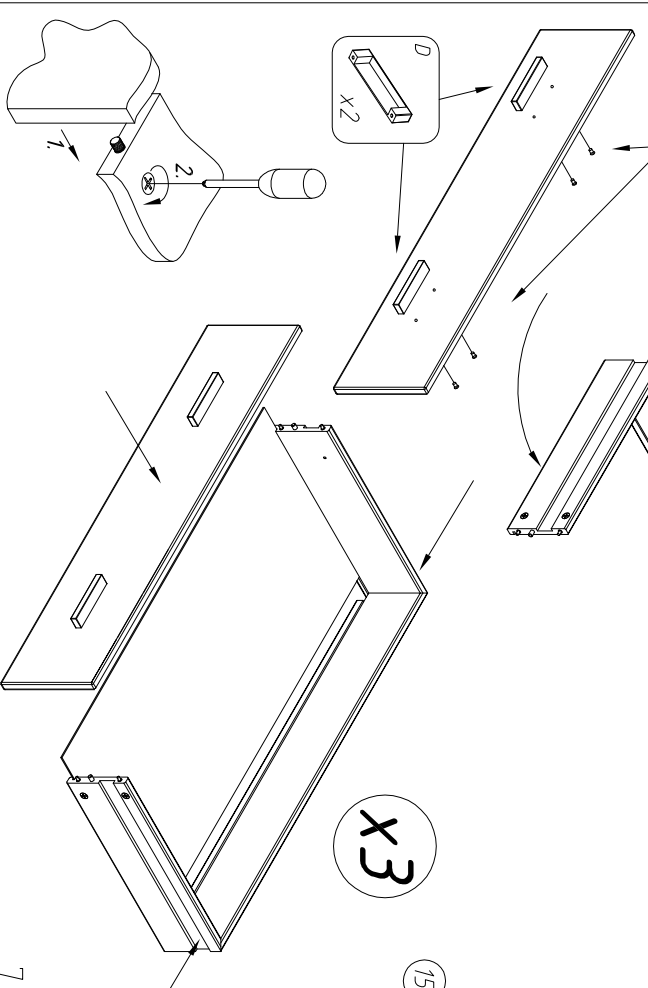

16

17

18

8

Instruction Manual

Cobi
DRESSER
175311

DISTRIBUTOR:

BOPITA

Edisonweg 3, 6662 NW Elst
The Netherlands
www.bopita.com

05.12.2013.

- A ø 15x10 X4,0
- B M4x22 X4,0
- C ø 8x35 X2,6
- D ø 6x6 X6
- E ø 3,5x4,0 X1,8
- F ø 4x20 X5,0
- G M4x8 X6
- H ø 5,3x11,5 X1,2
- N 374x27 X6
- J H15 X1
- K M4x22 X1,2
- L ø 8x35 X4
- M ø 6x6 X1
- O ø 3,5x4,0 X9