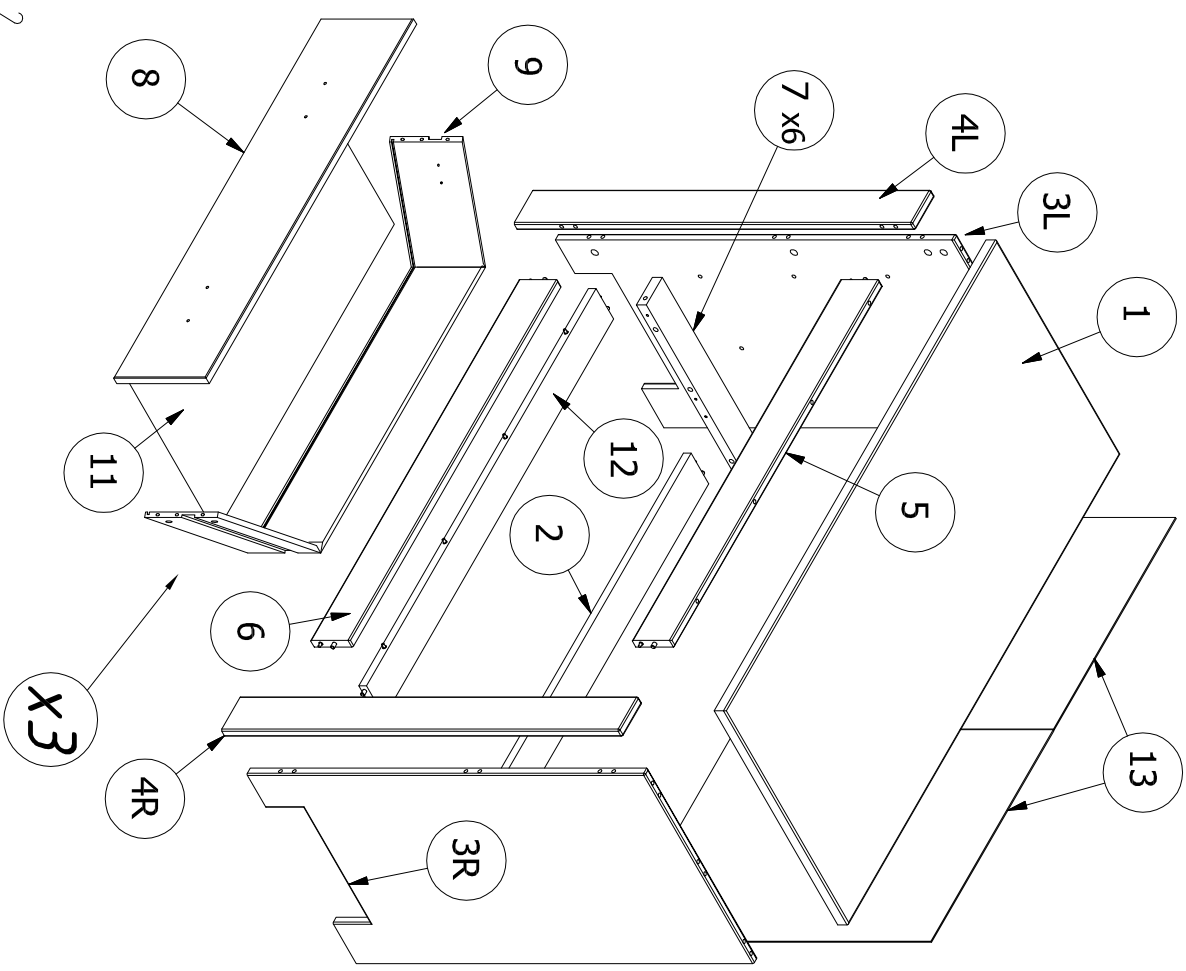

16

17

18

8

Instruction Manual

Cobi
DRESSER
175311

DISTRIBUTOR:

BOPITA

Edisonweg 3, 6662 NW Elst
The Netherlands
www.bopita.com

05.12.2013.

- A ø 15x10 X4,0
- B M4x22 X4,0
- C ø 8x35 X2,6
- D ø 6x6 X6
- E ø 3,5x4,0 X1,8
- F ø 4x20 X5,0
- G M4x8 X6
- H ø 5,3x11,5 X1,2
- N 374x27 X6
- J H15 X1
- K M4x22 X1,2
- L ø 8x35 X4
- M ø 6x6 X1
- O ø 3,5x4,0 X9