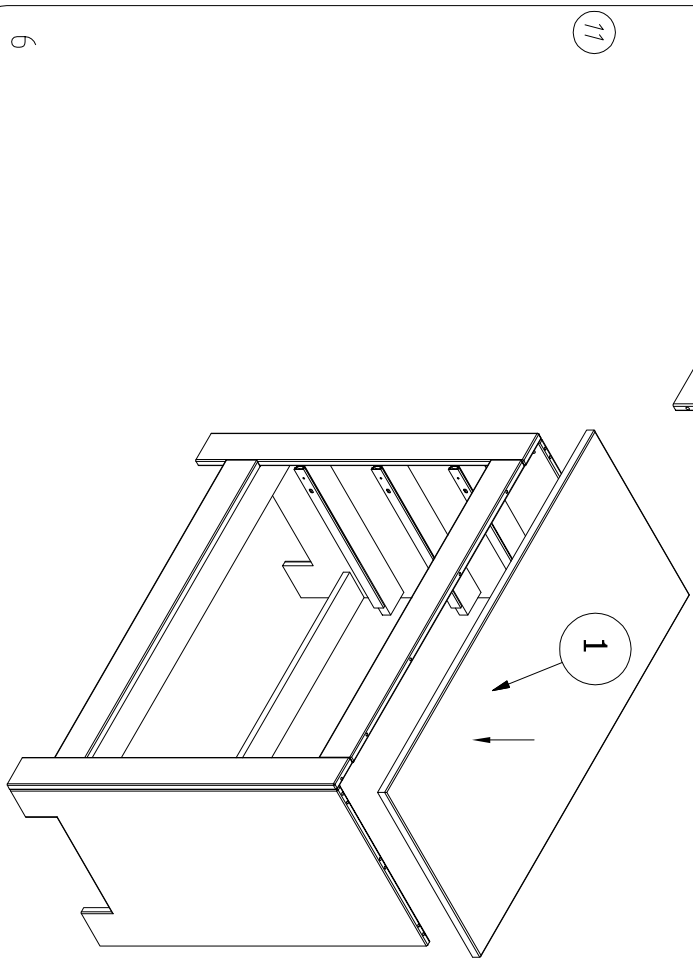

16

17

18

8

Instruction Manual

Cobi
DRESSER
175311

DISTRIBUTOR:

BOPITA

Edisonweg 3, 6662 NW Elst
The Netherlands
www.bopita.com

05.12.2013.

- A ø 15x10 X4,0
- B M4x22 X4,0
- C ø 8x35 X2,6
- D ø 6x6 X6
- E ø 3,5x4,0 X1,8
- F ø 4x20 X5,0
- G M4x8 X6
- H ø 5,3x11,5 X1,2
- N 374x27 X6
- J H15 X1
- K M4x22 X1,2
- L ø 8x35 X4
- M ø 6x6 X1
- O ø 3,5x4,0 X9