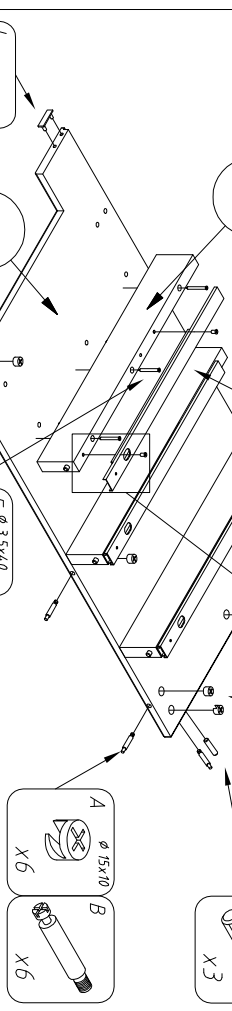

16

17

18

8

Instruction Manual

Cobi
DRESSER
175311

DISTRIBUTOR:

BOPITA

Edisonweg 3, 6662 NW Elst
The Netherlands
www.bopita.com

05.12.2013.

- A ø 15x10 X4,0
- B M4x22 X4,0
- C ø 8x35 X2,6
- D ø 6x6 X6
- E ø 3,5x4,0 X1,8
- F ø 4x20 X5,0
- G M4x8 X6
- H ø 5,3x11,5 X1,2
- N 374x27 X6
- J H15 X1
- K M4x22 X1,2
- L ø 8x35 X4
- M ø 6x6 X1
- O ø 3,5x4,0 X9

4

5

6

4

7

8

9

5