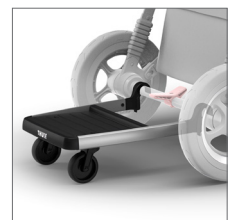

MODEL NUMBER

11000321

AVAILABLE

Summer, 2018

UPC / EAN CODE

091021659773

CATEGORY

Active with Kids